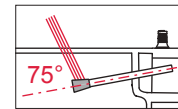

Order no. 9820403

Shower nozzle cap (x 3) "standard" 90°

Order no. 9820404

Shower nozzle cap (x 3) "medium" 90°

Order no. 9820405

Shower nozzle cap (x 3) "small" 90°

Order no. 9820406

TECEone impresses:
View all the information on product and installation at www.tece.com/teceone.