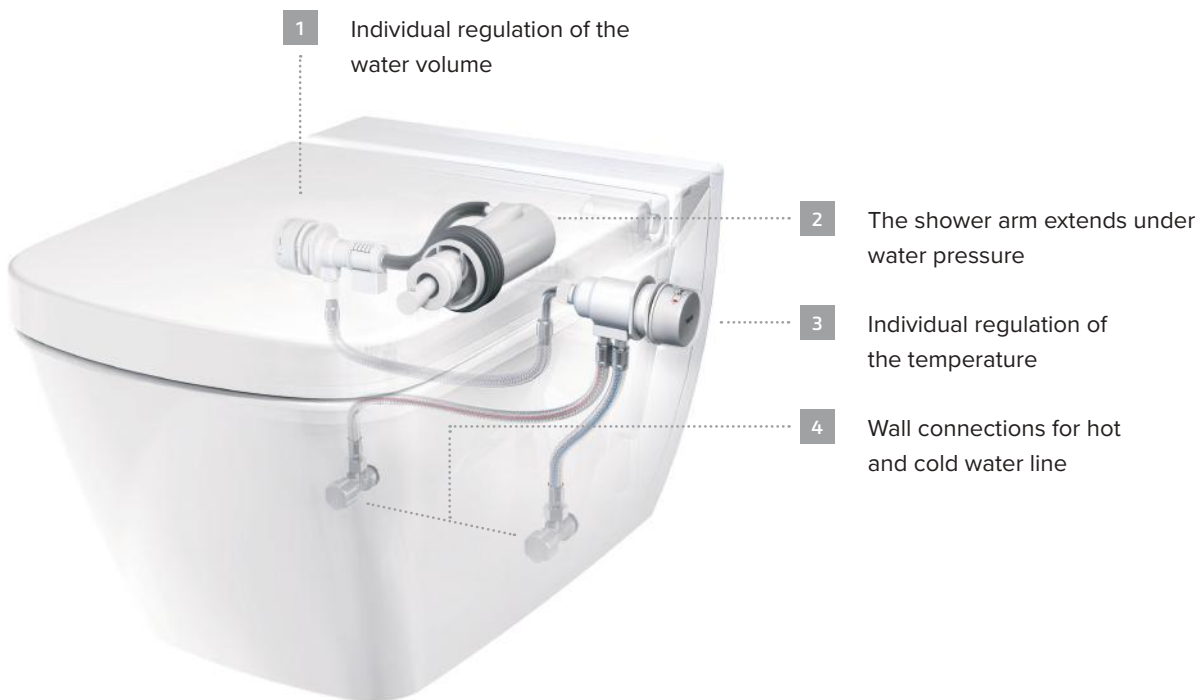

TECE
close to you

SIMPLY DIFFERENT!

TECEone – the toilet with
shower function

NEW

FUTURE-PROOF WITHOUT POWER

TECEone is the proof that advanced technology also works without electricity. The warm water for the cleaning comes directly from the pipe. TECEone is thus setting benchmarks for greater comfort in intimate hygiene.

With minimum effort for assembly and maintenance!

“No power, no complicated electronics, no problem with the installation!”

TECEone is different

Complicated electronics, expansive dimensions, high cost – features that up until now did little for the installation of shower toilets. We’re changing the rules of the game with TECEone: Thanks to the unpowered shower function, it’s as simple to install as a shower fitting. TECEone is also intuitive and comfortable in its operation. And it’s so beautifully designed and compact that it fits in any bathroom.

1

2

3

4

- 1 The shower arm extends under water pressure. The shower nozzle caps come in four versions which differ from each other in terms of intensity and position of the shower spray.
- 2 Temperature regulator to individually set the water temperature up to 38°C
- 3 Water regulator for adjusting the quantity of water as required up to 5.6 litres per minute
- 4 Automatic self-cleaning of the shower arm before and after every use

The safety system integrated into the TECEone for the protection of drinking water complies with the requirements of EN 1717. TECEone can thus be directly connected to the hot and cold water pipe. The ceramics and toilet seat also both meet the respective applicable standards EN 997.