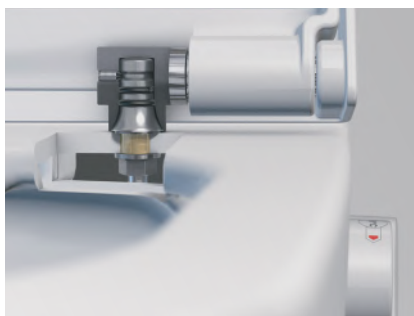

TECE
close to you

SIMPLY DIFFERENT!

TECEone – the toilet with
shower function

NEW

FUTURE-PROOF WITHOUT POWER

TECEone is the proof that advanced technology also works without electricity. The warm water for the cleaning comes directly from the pipe. TECEone is thus setting benchmarks for greater comfort in intimate hygiene.

2

3

4

Quality guaranteed!

TECEone complies with the requirements of EN 1717 and EN 997.

- 1 Easy changing of cartridges and shower heads
- 2 Connection of the hot and cold water lines via corner valves
- 3 Concealed attachment technology for wall mounting
- 4 Seat attachment with factory-mounted pre-fitted and cast bolts

The safety system integrated into the TECEone for the protection of drinking water complies with the requirements of EN 1717. TECEone can thus be directly connected to the hot and cold water pipe. The ceramics and toilet seat also both meet the respective applicable standards EN 997.

The range

That is TECEone

Rimless toilet ceramics with integrated shower function for comfortable personal cleaning using water.

The shower function uses the building's hot and cold water connections, and thus requires no electricity. Matching upgrade sets are available for water connections for brick-wall construction and dry-wall construction.